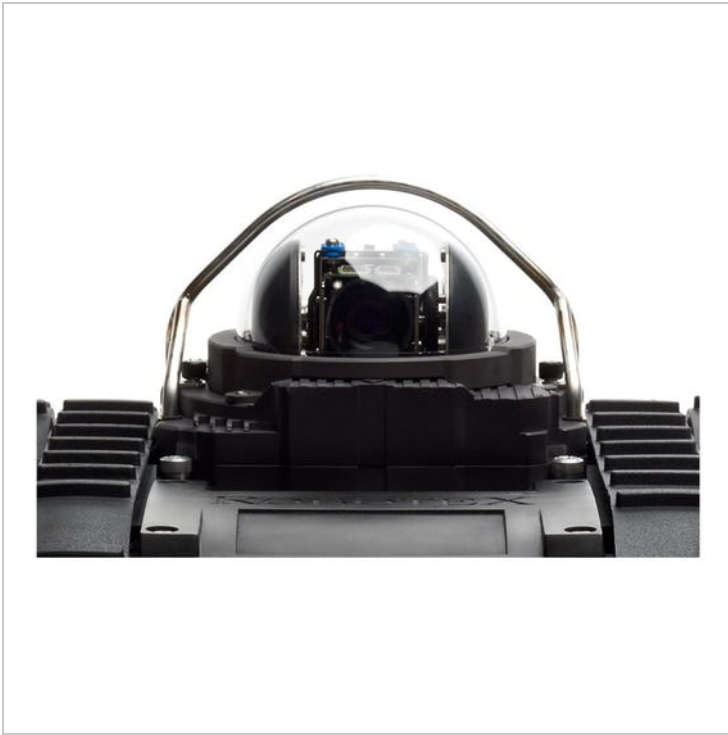

AVATAR PAN-TILT ZOOM CAMERA (PTZ) ACCESSORY

BRAND: ROBOTEX INC

The Pan-Tilt-Zoom (PTZ) Camera is a 360° color IR camera that allows the operator to survey an area and zoom in (up to 100x) on objects of interest. A protective roll bar keeps the camera's dome from getting scratched. The split screen function on the robot controller allows for monitoring two different directions at the same time, one with the robot's drive camera and another with the PTZ.